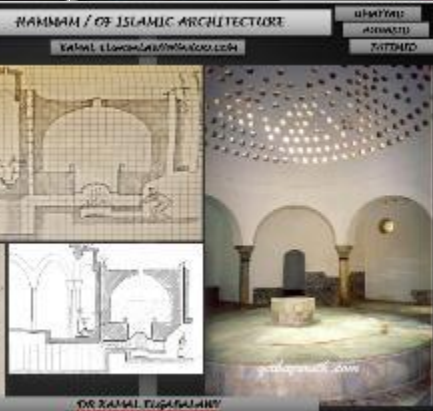

Sabil and Kutab of Abdel Rahman Katkhuda - Cairo,

(شكل ١١٥) مسقط الدور الأول لسبيل وكتاب عبد الرحمن كاتخدا بالنحاسين (١٧٤٤م)

Wekalet El Ghouri - Cairo,

10 hammam / of Islamic Architecture

الحمامات

General buildings intended for body cleaning, showering, and hair removal, built over and underground

HAMMAM / OF ISLAMIC ARCHITECTURE

UMAYYAD
ABBASID
FATIMID

KAMAL_ELGHABALAWY@YAHOO.COM

DR. KAMAL ELGHABALAWY

ISLAMIC ARCHITECTURE

2017

REFERENCE:

DR. KAMAL ELGHABALAWY

HAMMAM / OF ISLAMIC ARCHITECTURE

UMAYYAD
ABBASID
FATIMID

KAMAL_ELGHABALAWY@YAHOO.COM

HAMMAM / OF ISLAMIC ARCHITECTURE

UMAYYAD
ABBASID
FATIMID

KAMAL_ELGHABALAWY@YAHOO.COM

DR. KAMAL ELGHABALAWY

HISTORY OF ISLAMIC ARCHITECTURE IN EGYPT